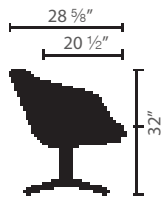

SweetSpot

Sophisticated comfort

A perfect blend of attractive design and intelligent ergonomics, SweetSpot is a comfortable guest and lounge chair that makes a design statement. Ideal for creative exchanges, a retreat for concentrated work or to welcome visitors in style, SweetSpot is available in leather, vinyl and fabric in a variety of colors.

SweetSpot

Choose your covers

Overall Width	Overall Height	Seat Back Height	Seat Depth	Seat Height
34 5/8"	32"	20 1/2"	20 1/2"	17 1/8"

Production

Assembled in Germany.
Lead time: approximately 9 weeks from order acknowledgement (call for details).

Weight capacity
242 lbs/110 kg