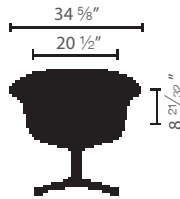

SweetSpot

Sophisticated comfort

A perfect blend of attractive design and intelligent ergonomics, SweetSpot is a comfortable guest and lounge chair that makes a design statement. Ideal for creative exchanges, a retreat for concentrated work or to welcome visitors in style, SweetSpot is available in leather, vinyl and fabric in a variety of colors.

SweetSpot

Choose your covers

Overall Width	Overall Height	Seat Back Height	Seat Depth	Seat Height
34 5/8"	32"	20 1/2"	20 1/2"	17 1/8"

Production

Assembled in Germany.
Lead time: approximately 9 weeks from order acknowledgement (call for details).

Weight capacity
242 lbs/110 kg