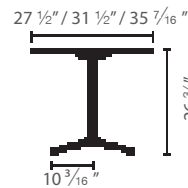

SweetSpot

Choose your covers

Overall Width	Overall Height	Seat Back Height	Seat Depth	Seat Height
34 5/8"	32"	20 1/2"	20 1/2"	17 1/8"

Production

Assembled in Germany.
Lead time: approximately 9 weeks from order acknowledgement (call for details).

Weight capacity
242 lbs/110 kg