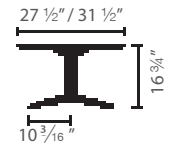

SweetSpot

Choose your covers

Overall Width	Overall Height	Seat Back Height	Seat Depth	Seat Height
34 5/8"	32"	20 1/2"	20 1/2"	17 1/8"

Production

Assembled in Germany.
Lead time: approximately 9 weeks from order acknowledgement (call for details).

Weight capacity
242 lbs/110 kg